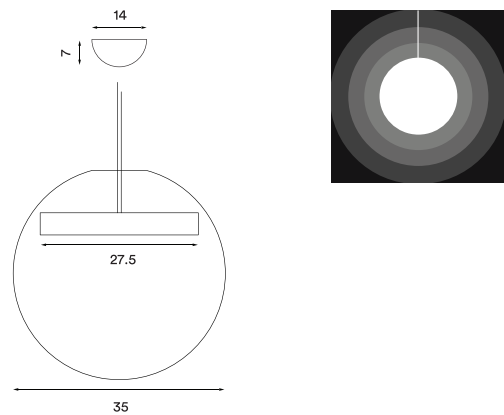

# Reveal

Reveal – Item no. 190

**Product type:** Pendant lamp  
**Design:** Silje Nesdal, 2019  
**Shade material:** Mouth blown glass  
**Shade colours:** Grey  
**Body material:** Aluminium and acrylic  
**Body colour:** Brass matt and opal white  
**Wire:** White rubber, 370 cm  
**Bulb:** LED 10 W, 3000 K, 900 lm. Dimmable.  
**Voltage:** 220V - 240V ~ 50/60Hz  
**Net weight:** 3.5 kg  
**Order quantity:** 1

## Dimensions and light direction:

Light source included:

LED 10 W - Energy class: A+